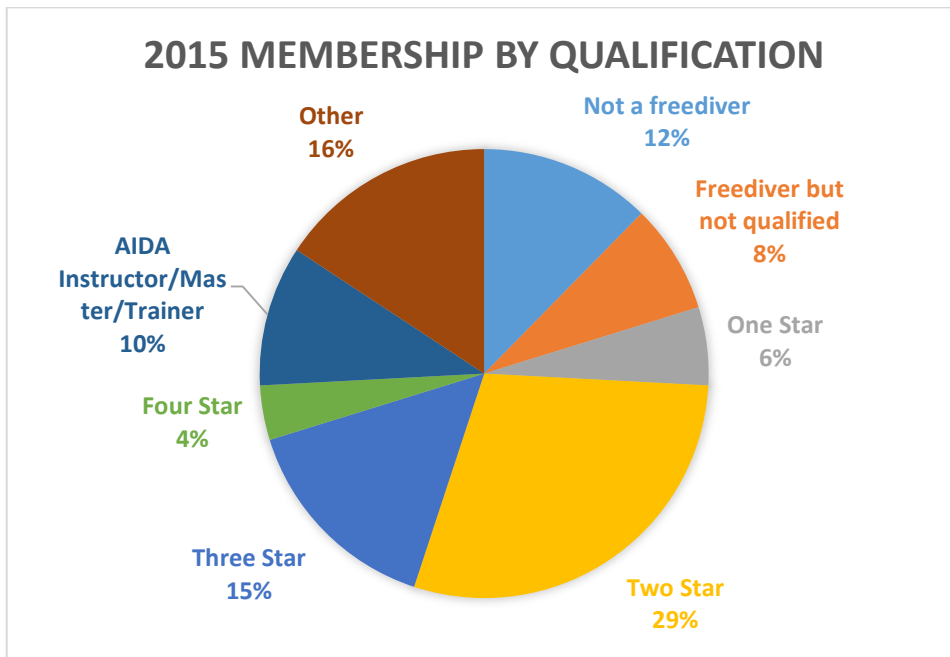

BFA Membership Report for 2015

(Correct as of 29 Nov 2015)

In 2015 we had **186 members** joined up. 98 of these were new sign-ups. This includes 17 people who signed up during the 2014 grace period and 13 who have signed up so far since November 2015 in the grace period which carries over into 2016.

Here is the breakdown in terms of qualification type:

Here is the breakdown in terms of interests:

Here is the breakdown in terms of club: