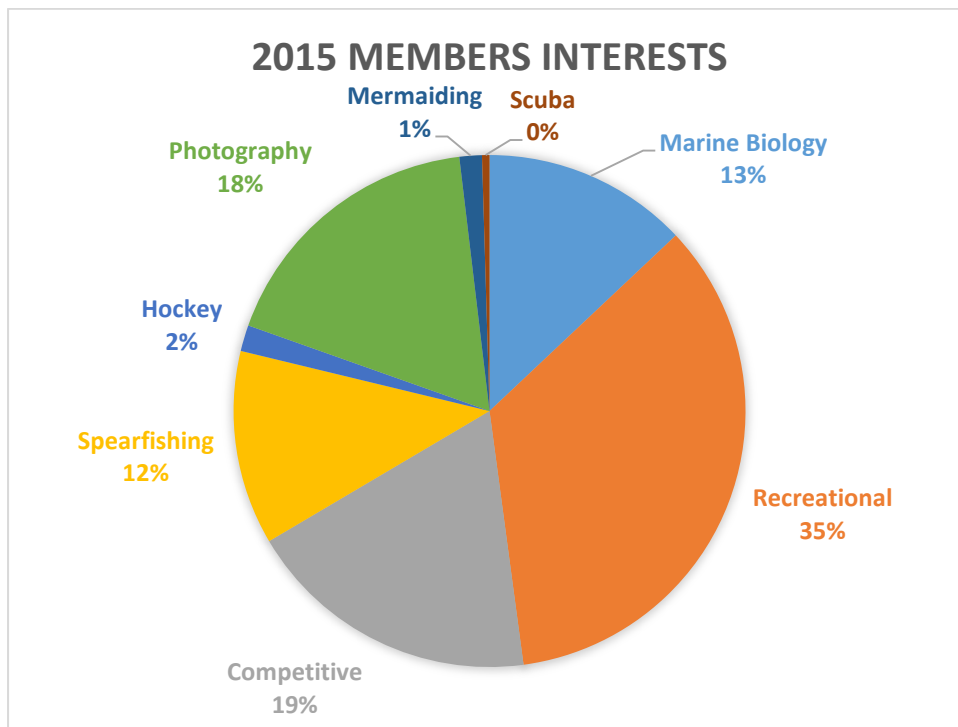

BFA Membership Report for 2015

(Correct as of 29 Nov 2015)

In 2015 we had **186 members** joined up. 98 of these were new sign-ups. This includes 17 people who signed up during the 2014 grace period and 13 who have signed up so far since November 2015 in the grace period which carries over into 2016.

Here is the breakdown in terms of qualification type:

Here is the breakdown in terms of interests:

Here is the breakdown in terms of club: